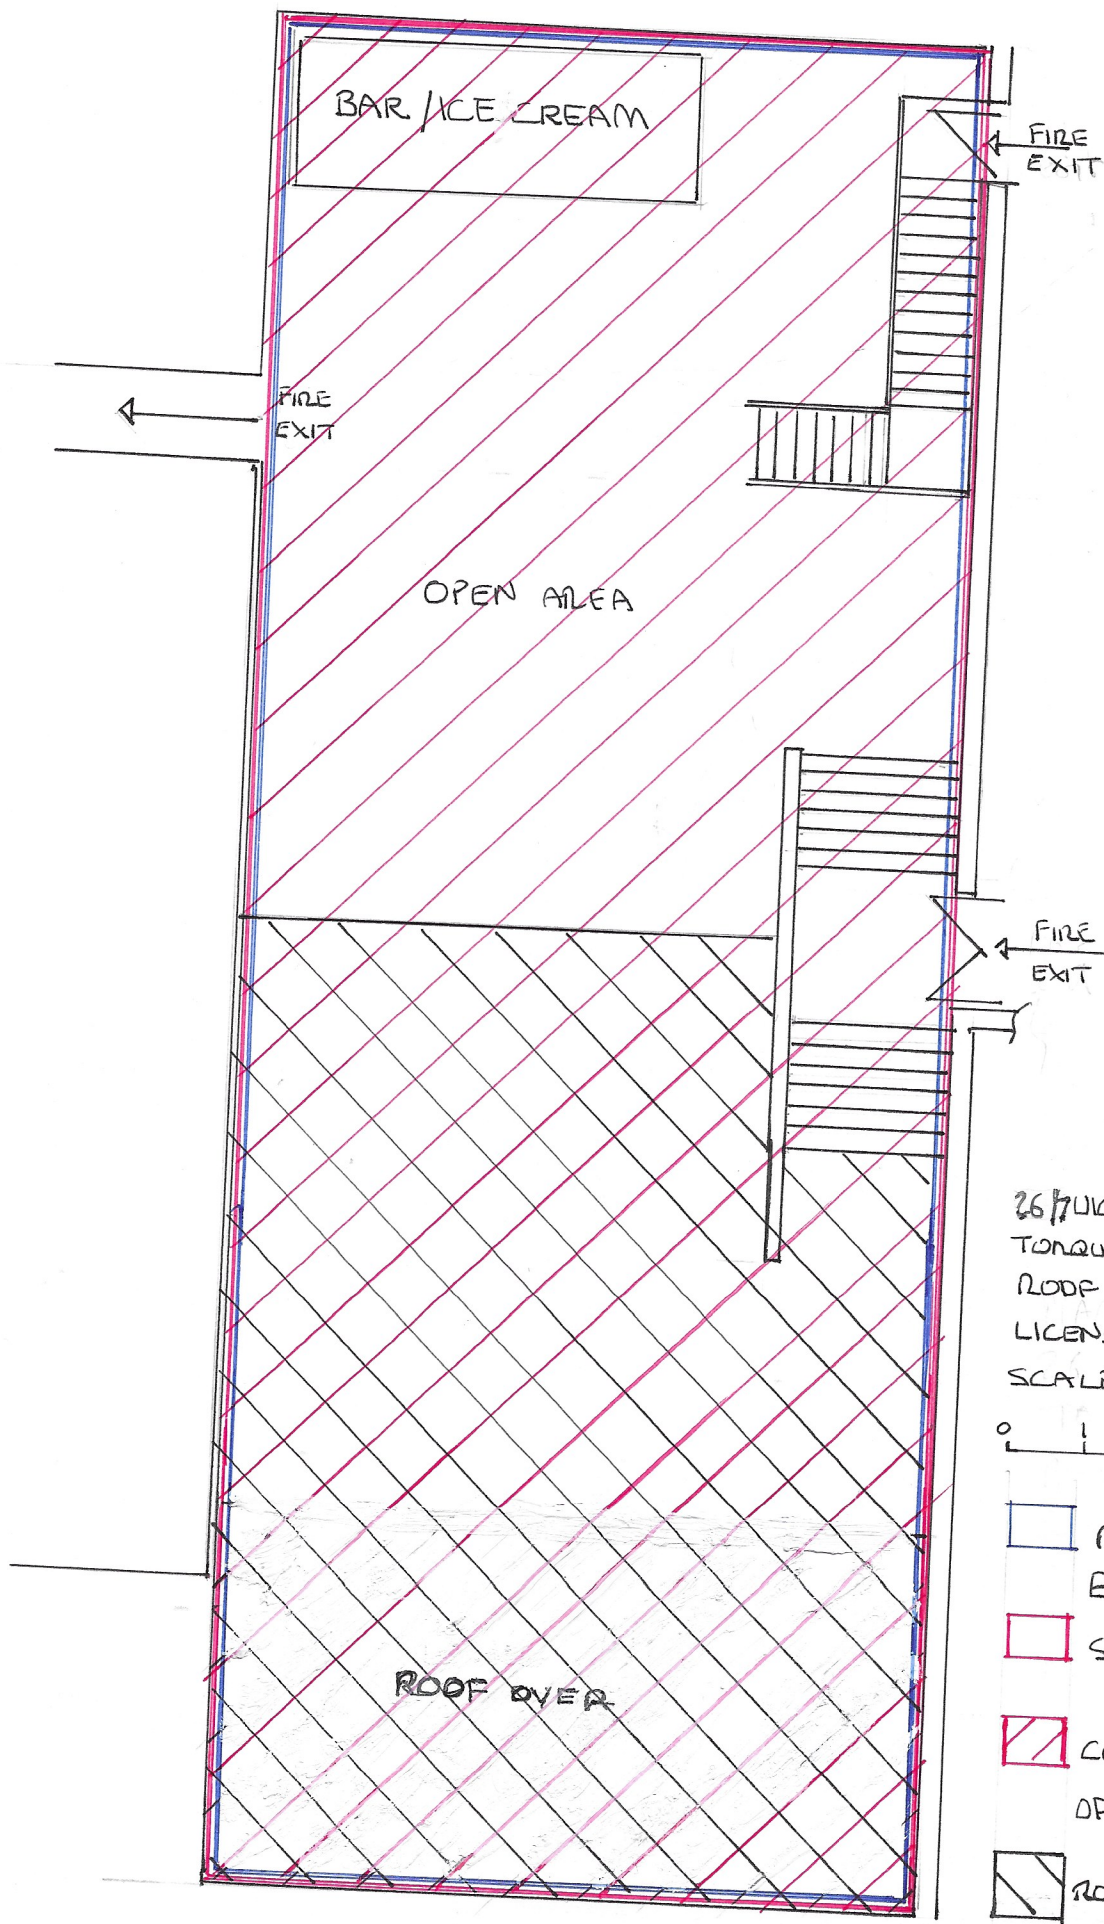

267 VICTORIA PARADE
TONQUAY TQ1 2BD
ROOF GARDEN
LICENSING PLAN
SCALE 1:100

- REGULATED ENTERTAINMENT
- SALE OF ALCOHOL
- CONSUMPTION OF ALCOHOL
- ROOF OVER