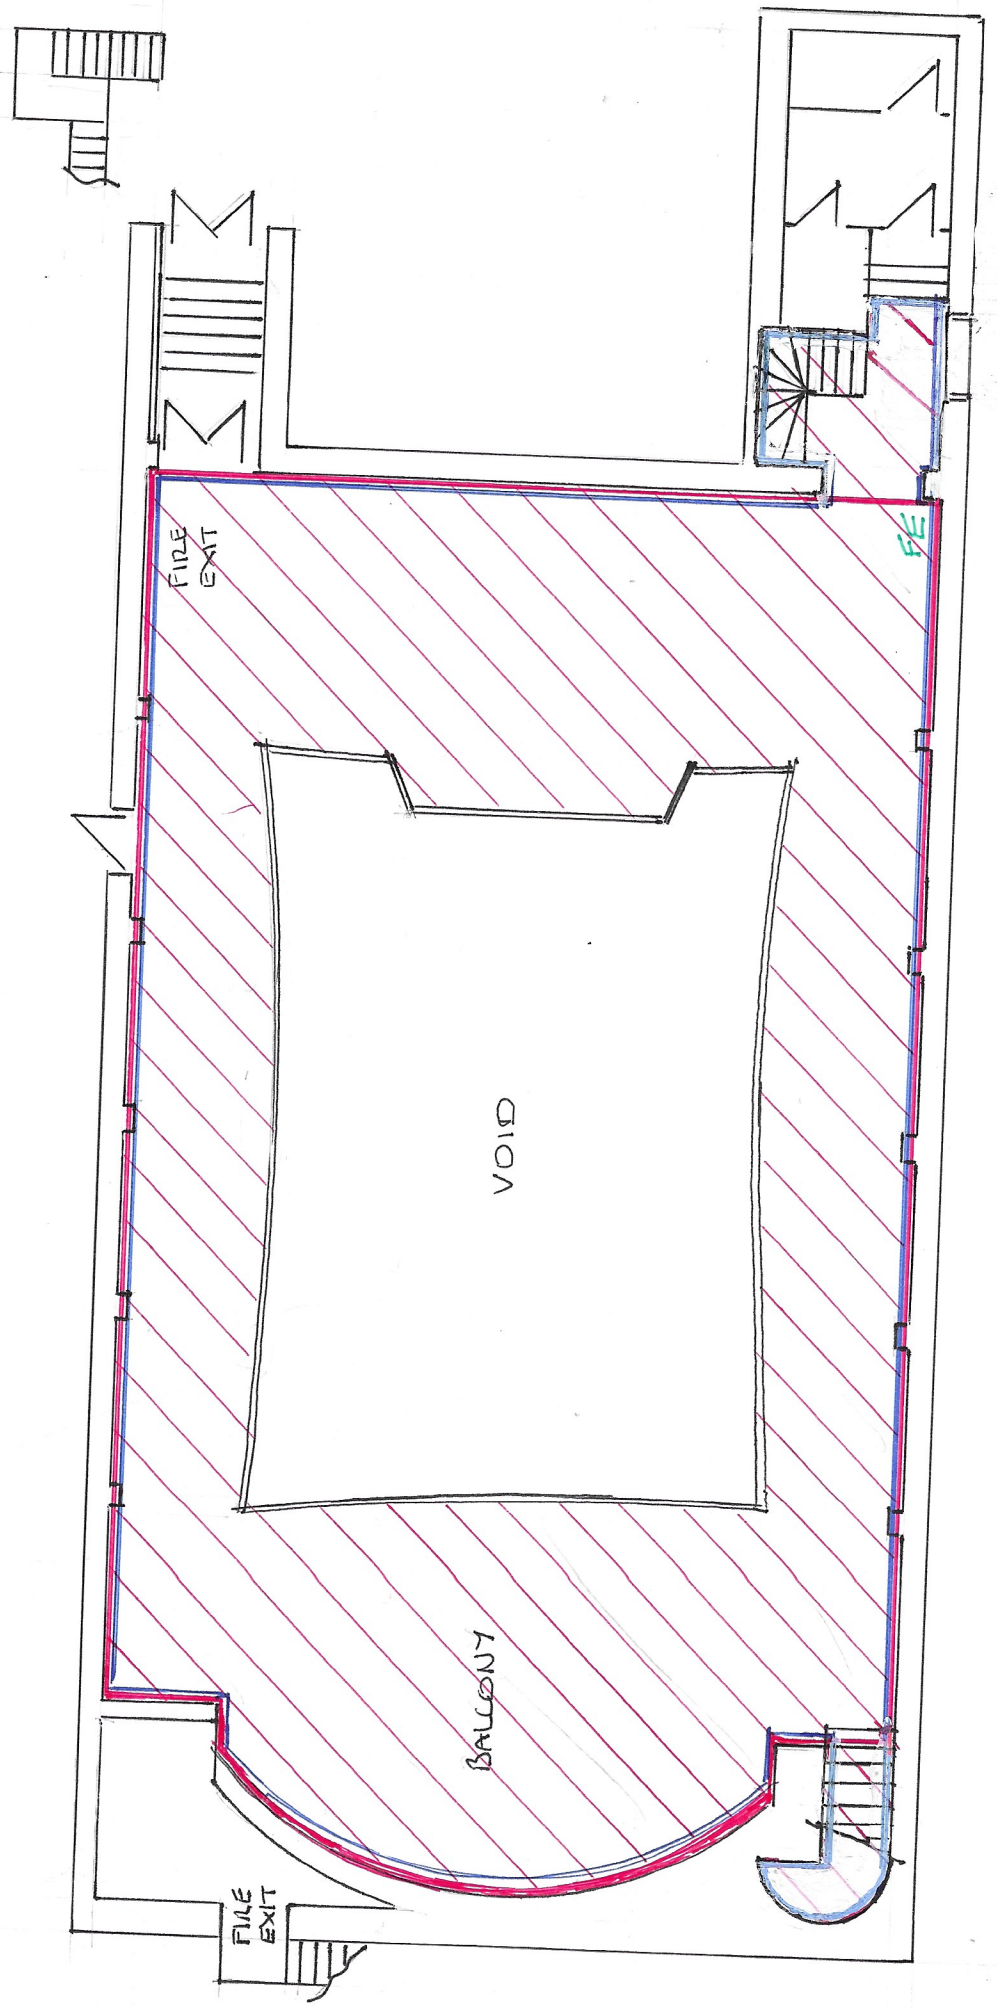

FIRE EXIT

FE FB

KITCHEN

STAFF W.C

W.C

26/7 VICTORIA PARADE
TORQUAY TQ1 2BD
GROUNDS FLOOR PLAN
LICENSING PLAN

SCALE 1:100

0 1 2 3 4 5m

DISABLED W.C

FE

BAR

STORE

STORE

26/7 VICTORIA PARADE
TORQUAY TQ2 1 2BD
FIRST FLOOR PLAN
LICENSING PLAN

SCALE 1:100

-  REGULATED ENTERTAINMENT
-  SALE OF ALCOHOL
-  CONSUMPTION OF ALCOHOL
-  FIRE EXTINGUISHER

- REGULATED ENTERTAINMENT
- SALE OF ALCOHOL
- CONSUMPTION OF ALCOHOL
- FE FIRE EXTINGUISHERS

26/7 VICTORIA PARADE
 TORQUAY TQ1 2BD
 SECOND FLOOR PLAN
 LICENSING PLAN
 SCALE 1:200

ROBF GARDNER

26 VICTORIA PARADE
 TORQUAY TQ1 2BD
 BALCONY PLAN
 LICENSING PLAN
 SCALE 1:150

-  REGULATED ENTERTAINMENT
-  SALE OF ALCOHOL
-  CONSUMPTION OF ALCOHOL
-  FIRE EXTINGUISHER

267 VICTORIA PARADE
 TONQUAY TQ1 2BD
 ROOF GARDEN
 LICENSING PLAN
 SCALE 1:100

- REGULATED ENTERTAINMENT
- SALE OF ALCOHOL
- CONSUMPTION OF ALCOHOL
- ROOF OVER