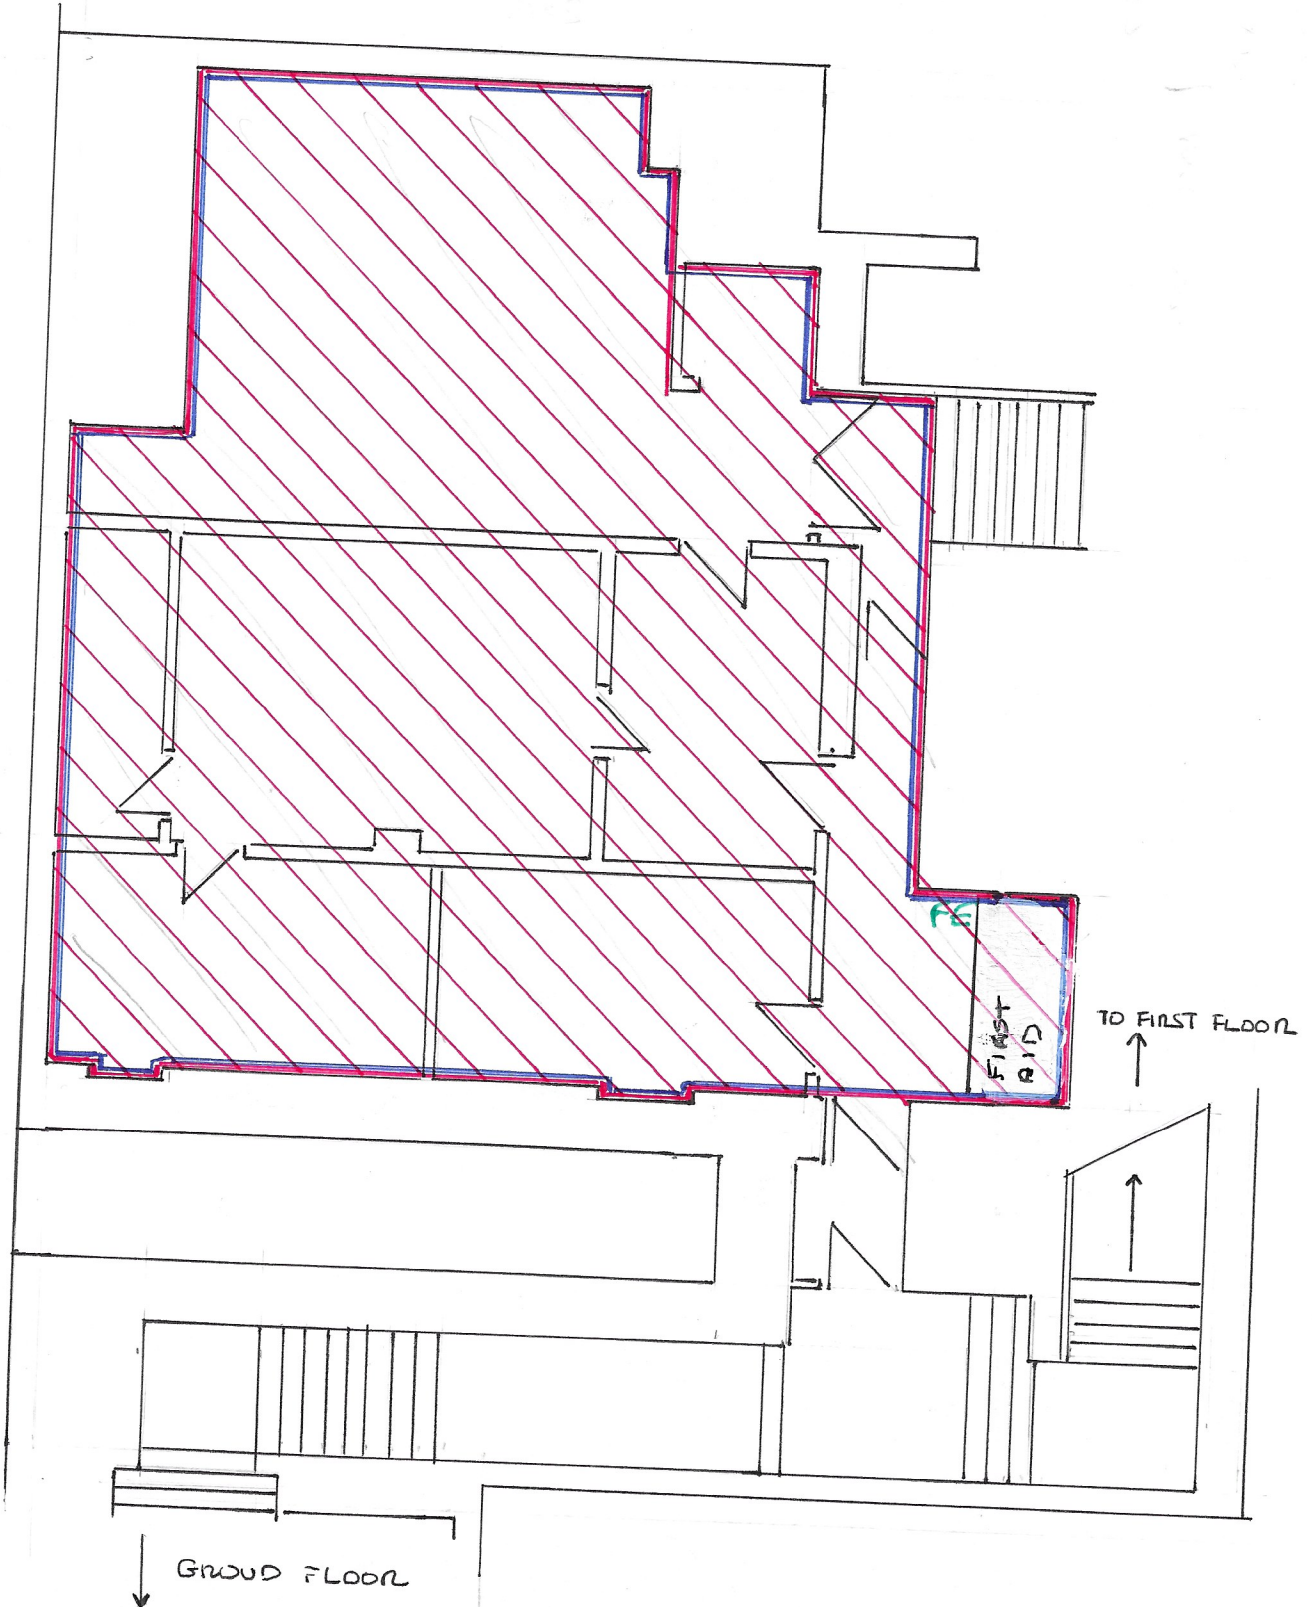

FIRE EXIT

FE FB

KITCHEN

STAFF W.C

W.C

26/7 VICTORIA PARADE
TORQUAY TQ1 2BD
GROUNDS FLOOR PLAN
LICENSING PLAN

SCALE 1:100

0 1 2 3 4 5m

DISABLED W.C

FE

BAR

STORE

STORE

26/7 VICTORIA PARADE
TORQUAY TQ2 1 2BD
FIRST FLOOR PLAN
LICENSING PLAN

SCALE 1:100

-  REGULATED ENTERTAINMENT
-  SALE OF ALCOHOL
-  CONSUMPTION OF ALCOHOL
-  FIRE EXTINGUISHER