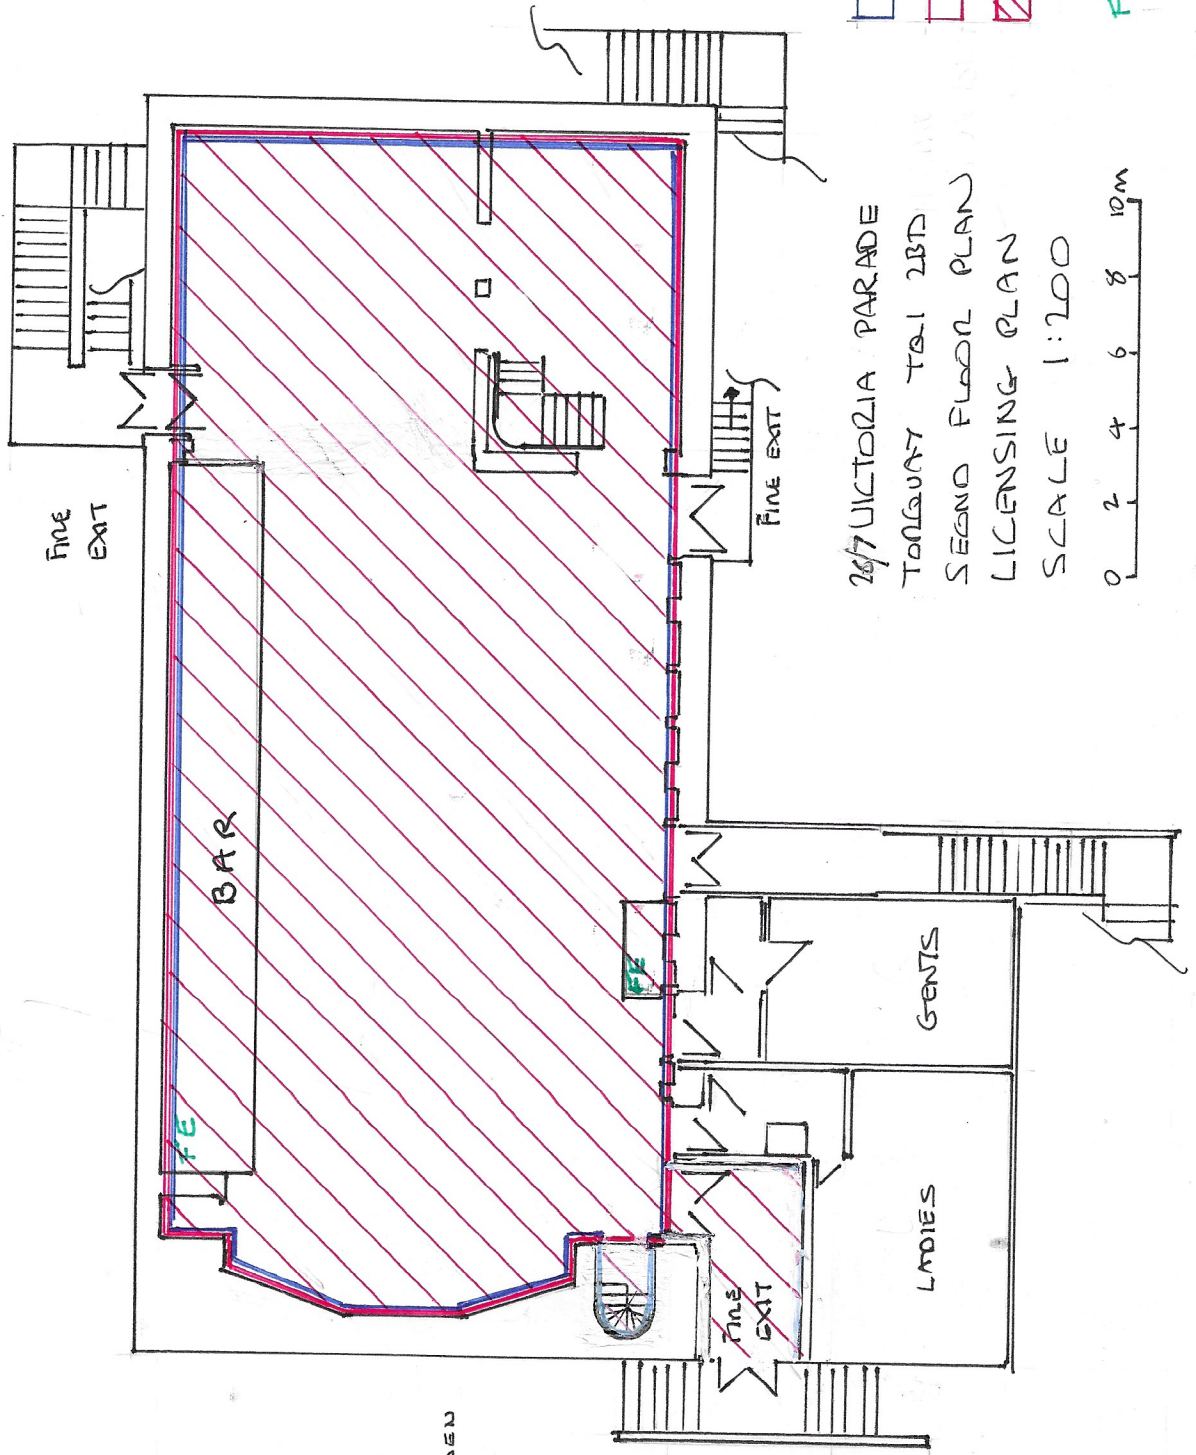

FIRE EXIT

FE FB

KITCHEN

STAFF W.C

W.C

26/7 VICTORIA PARADE
TORQUAY TQ1 2BD
GROUNDS FLOOR PLAN
LICENSING PLAN

SCALE 1:100

0 1 2 3 4 5m

DISABLED W.C

FE

BAR

STORE

STORE

26/7 VICTORIA PARADE
TORQUAY TQ2 1 2BD
FIRST FLOOR PLAN
LICENSING PLAN

SCALE 1:100

-  REGULATED ENTERTAINMENT
-  SALE OF ALCOHOL
-  CONSUMPTION OF ALCOHOL
-  FIRE EXTINGUISHER