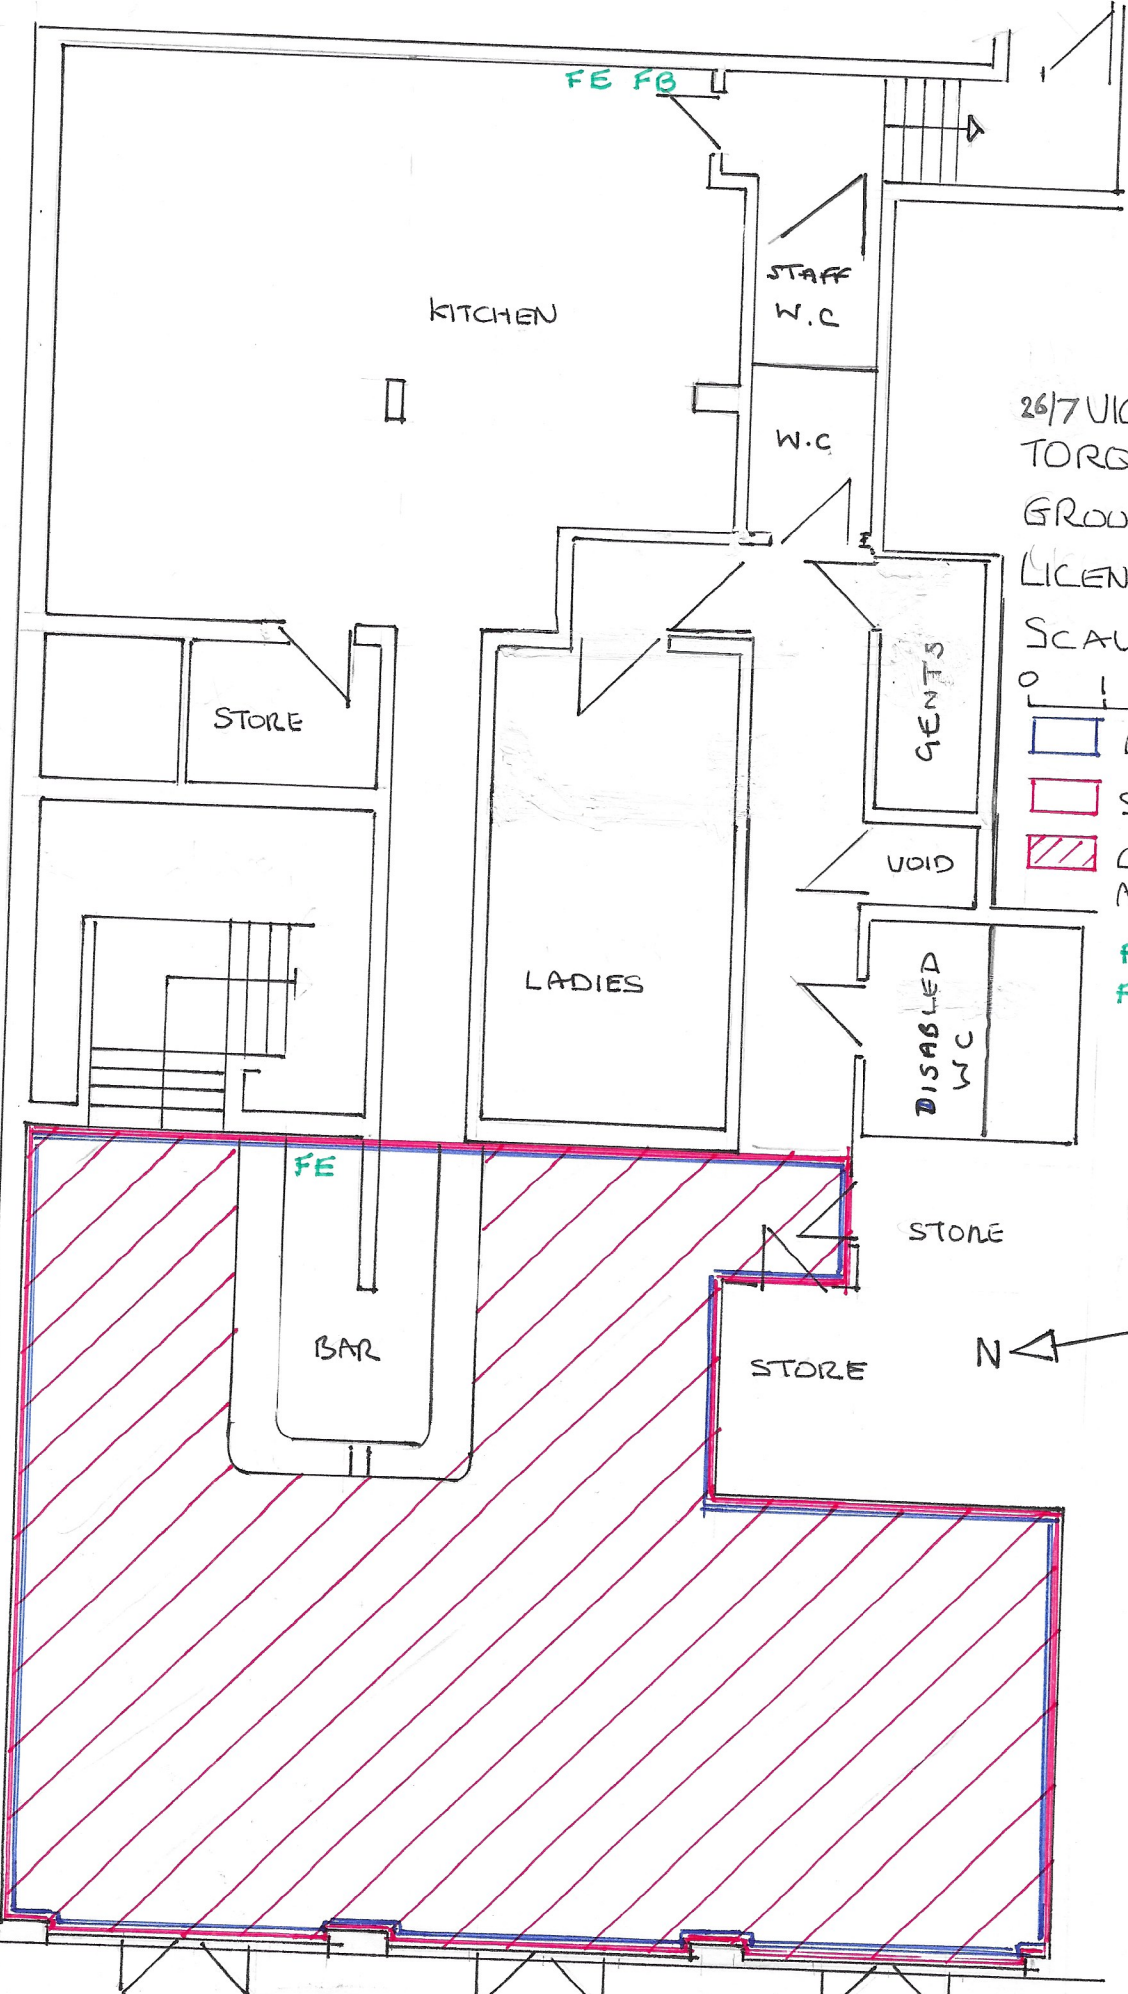

FIRE EXIT

FE FB

KITCHEN

STAFF W.C

W.C

26/7 VICTORIA PARADE
TORQUAY TQ1 2BD
GROUNDS FLOOR PLAN
LICENSING PLAN

SCALE 1:100

0 1 2 3 4 5m

DISABLED W.C

FE

BAR

STORE

STORE

26/7 VICTORIA PARADE
TORQUAY TQ2 1 2BD
FIRST FLOOR PLAN
LICENSING PLAN

SCALE 1:100

-  REGULATED ENTERTAINMENT
-  SALE OF ALCOHOL
-  CONSUMPTION OF ALCOHOL
-  FIRE EXTINGUISHER